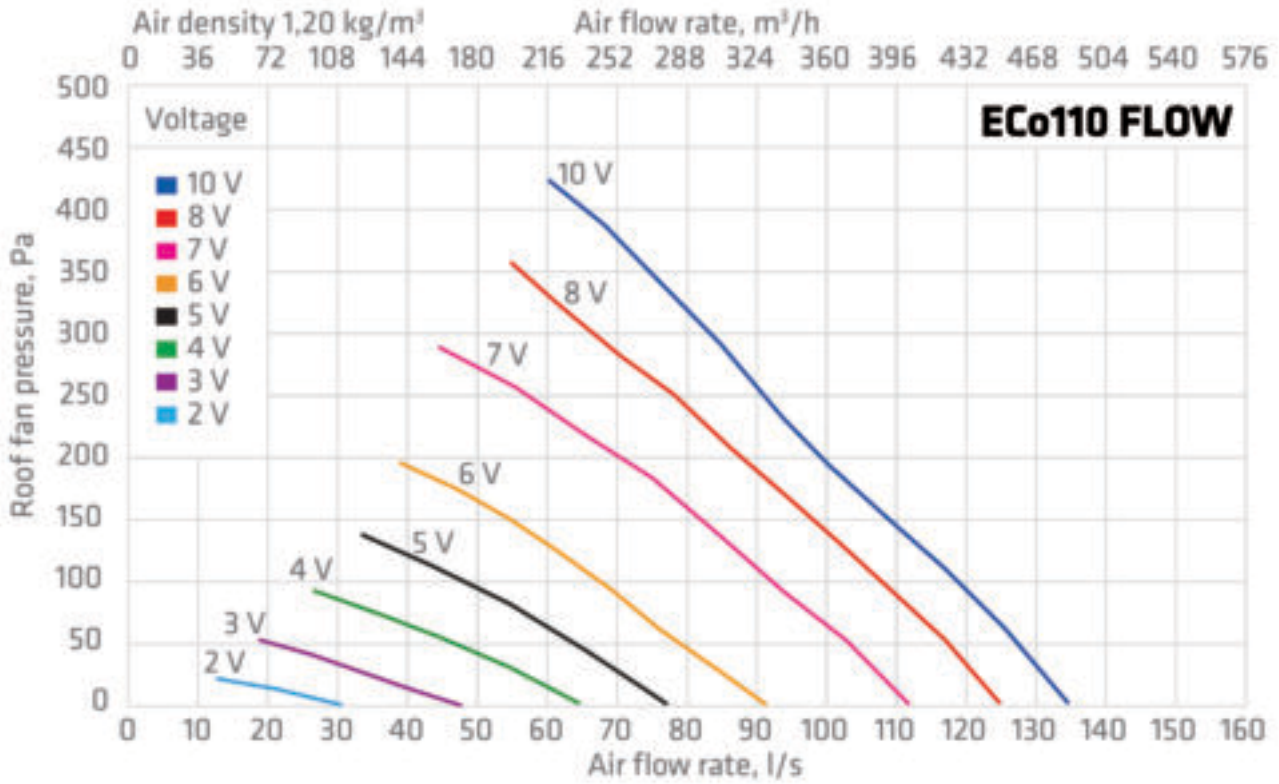

ECO110S FLOW

Vilpe Oy Ab

Kauppatie 9, FI-65610 Mustasaari
Telephone +358 20 123 3200

23.07.2020

Sales & Technical Support | FI +358 20 123 3233 | EN +358 20 123 3222 | RU +358 20 123 3290 | SE +46 70 511 2020 | PL +48 71 740 2623
myynti@sktuote.fi | sales@sktuote.fi

FI: Pidätämme oikeuden muutoksiin ilman ennakkoi ilmoitusta.
SE: Vi reserverar oss för eventuella ändringar och fel i produktinformationen.
EN: We reserve the right to change these terms and conditions at any time.

RU: Мы оставляем за собой право на внесение изменений без предварительного уведомления.
PL: Zachowujemy prawo do zmian bez wcześniejszej informacji.
DE: Technische Änderungen behalten wir uns ohne vorherige Ankündigung vor.